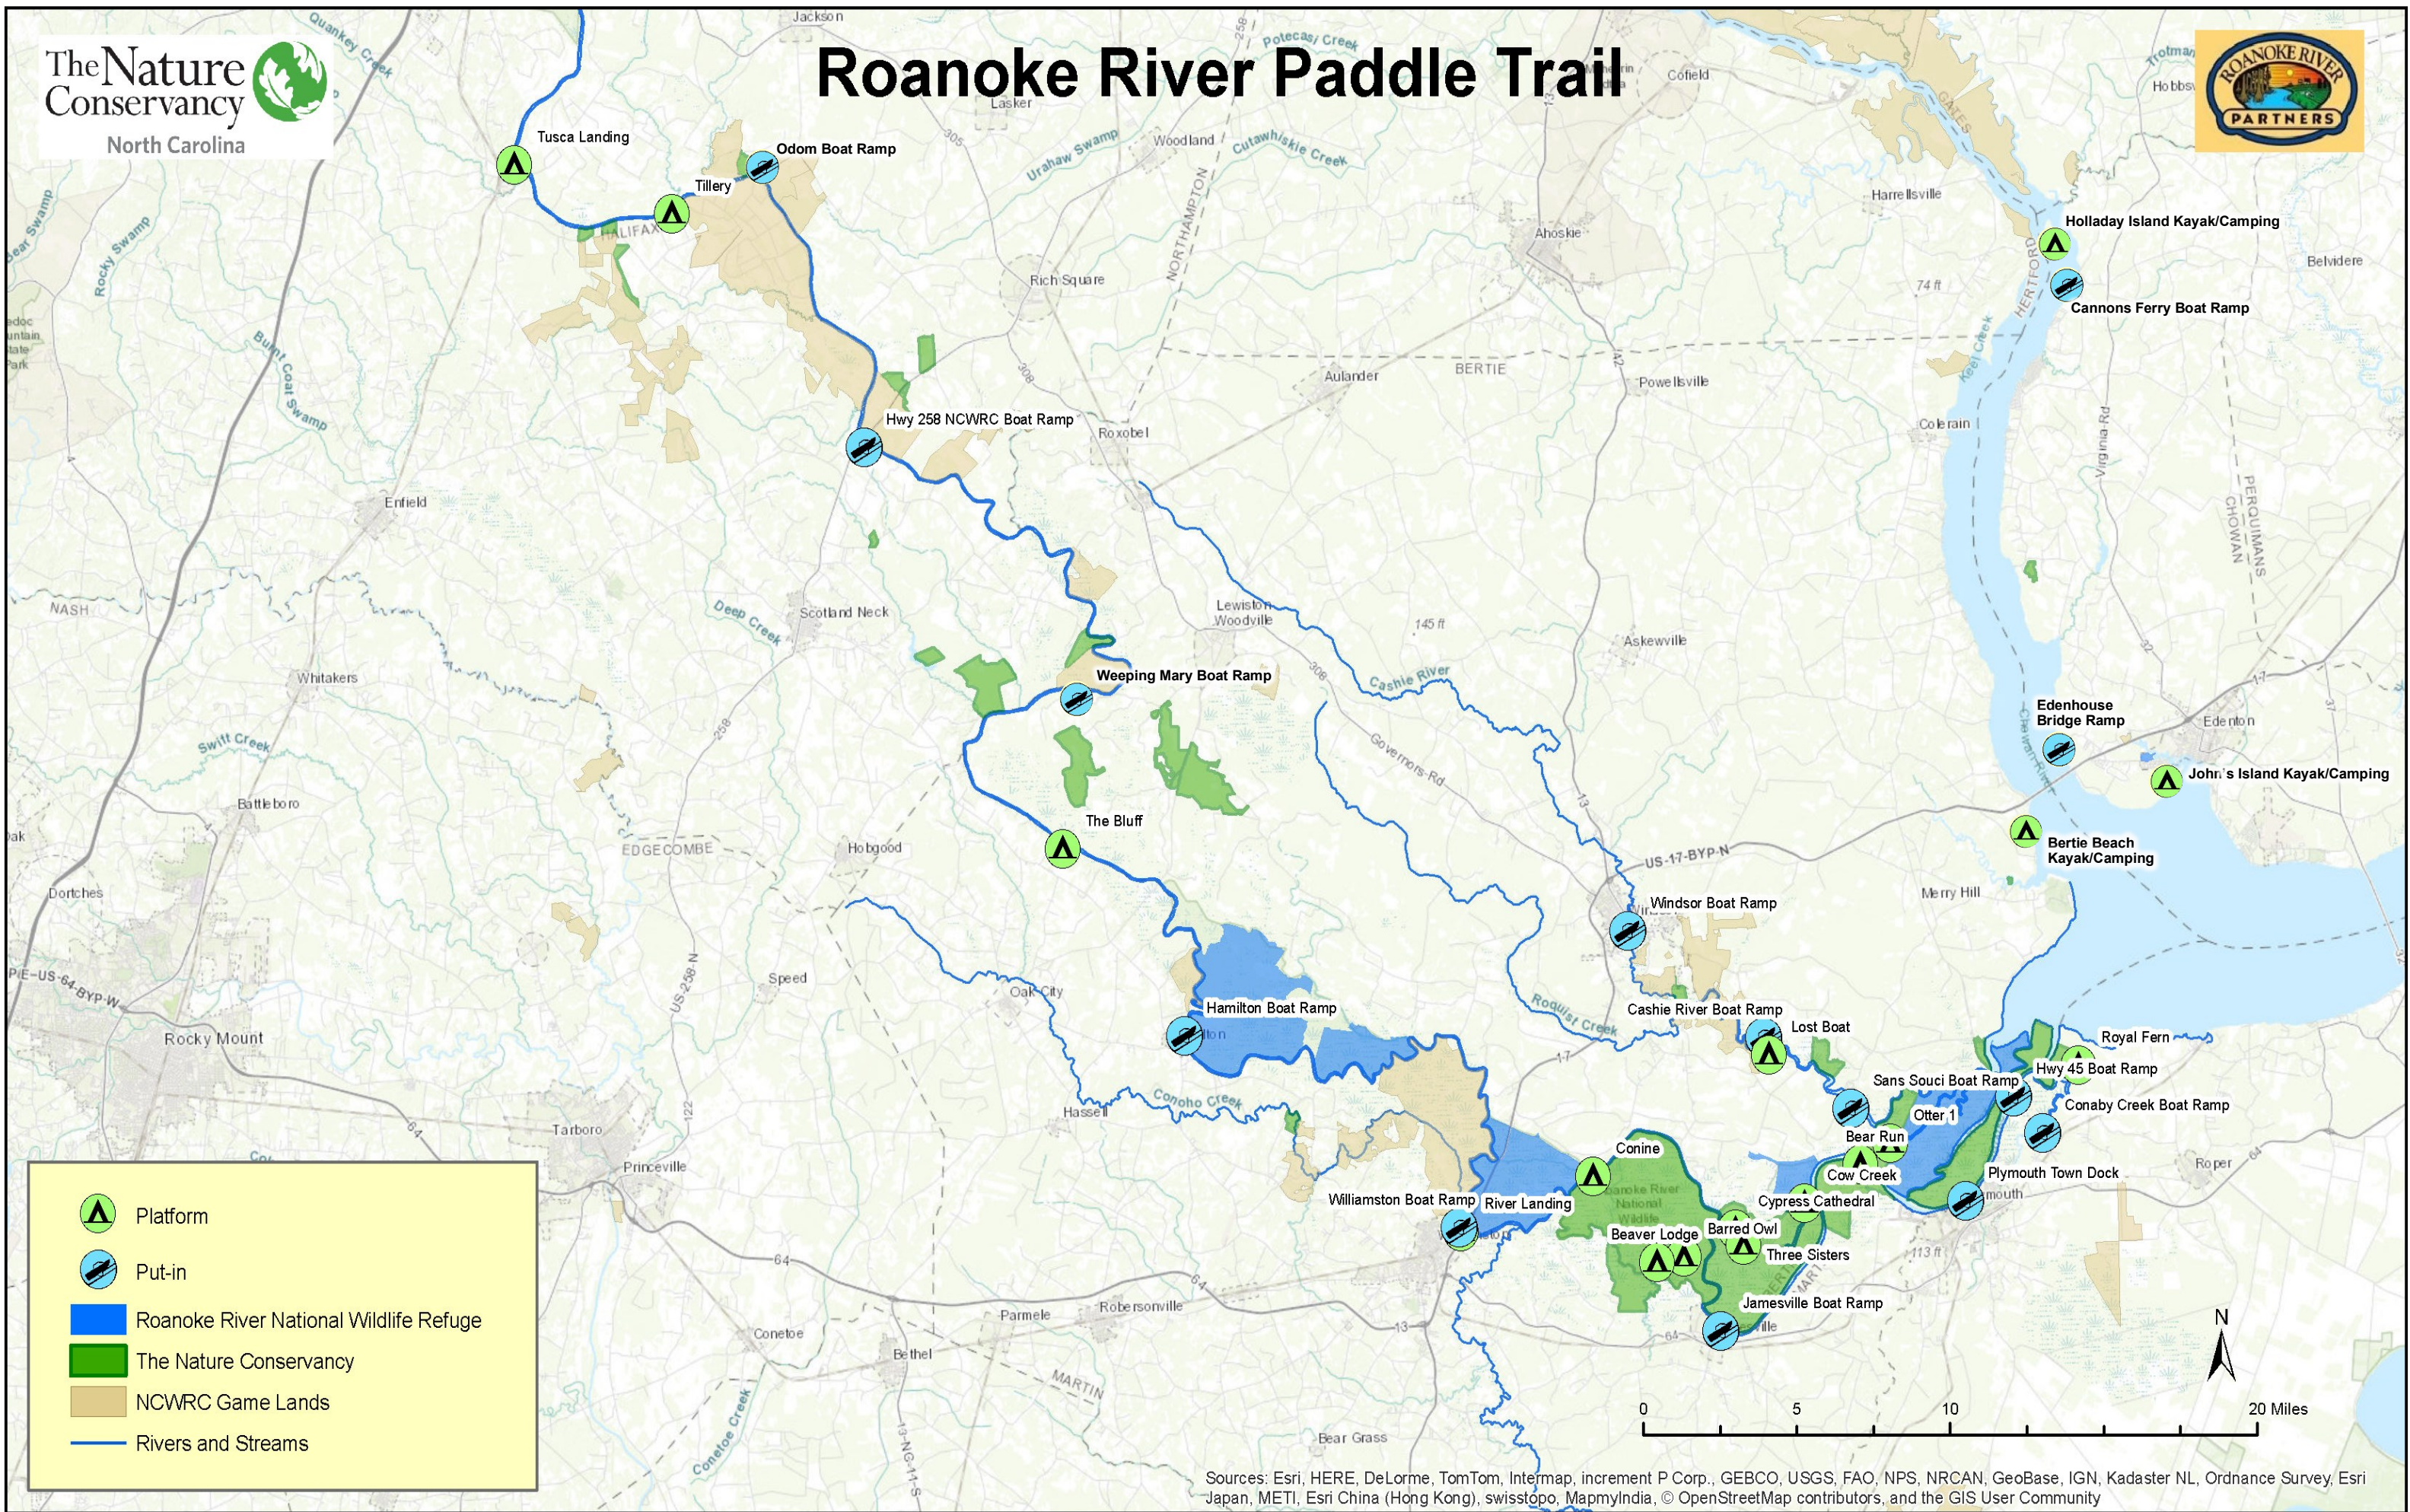

Roanoke River Paddle Trail

- Platform
- Put-in
- Roanoke River National Wildlife Refuge
- The Nature Conservancy
- NCWRC Game Lands
- Rivers and Streams

Sources: Esri, HERE, DeLorme, TomTom, Intermap, increment P Corp., GEBCO, USGS, FAO, NPS, NRCAN, GeoBase, IGN, Kadaster NL, Ordnance Survey, Esri Japan, METI, Esri China (Hong Kong), swisstopo, MapmyIndia, © OpenStreetMap contributors, and the GIS User Community